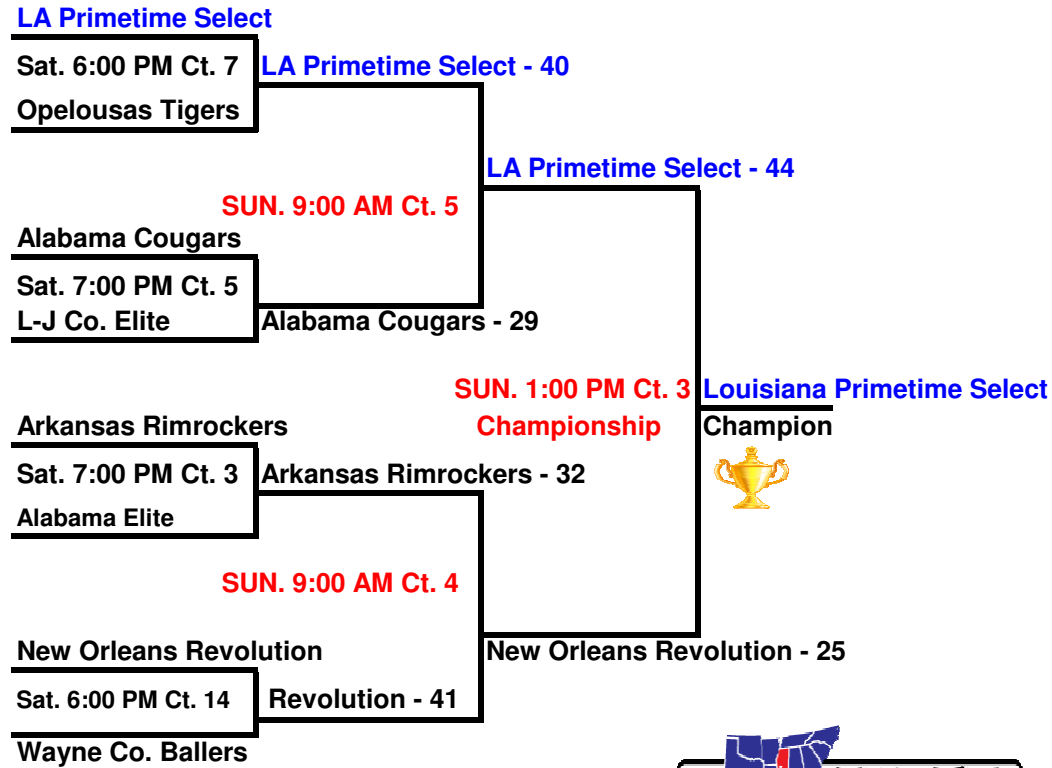

2010 BATTLE OF THE SOUTH CLASSIC - (11U) BRACKET

Vistor on Bottom
Home on Top