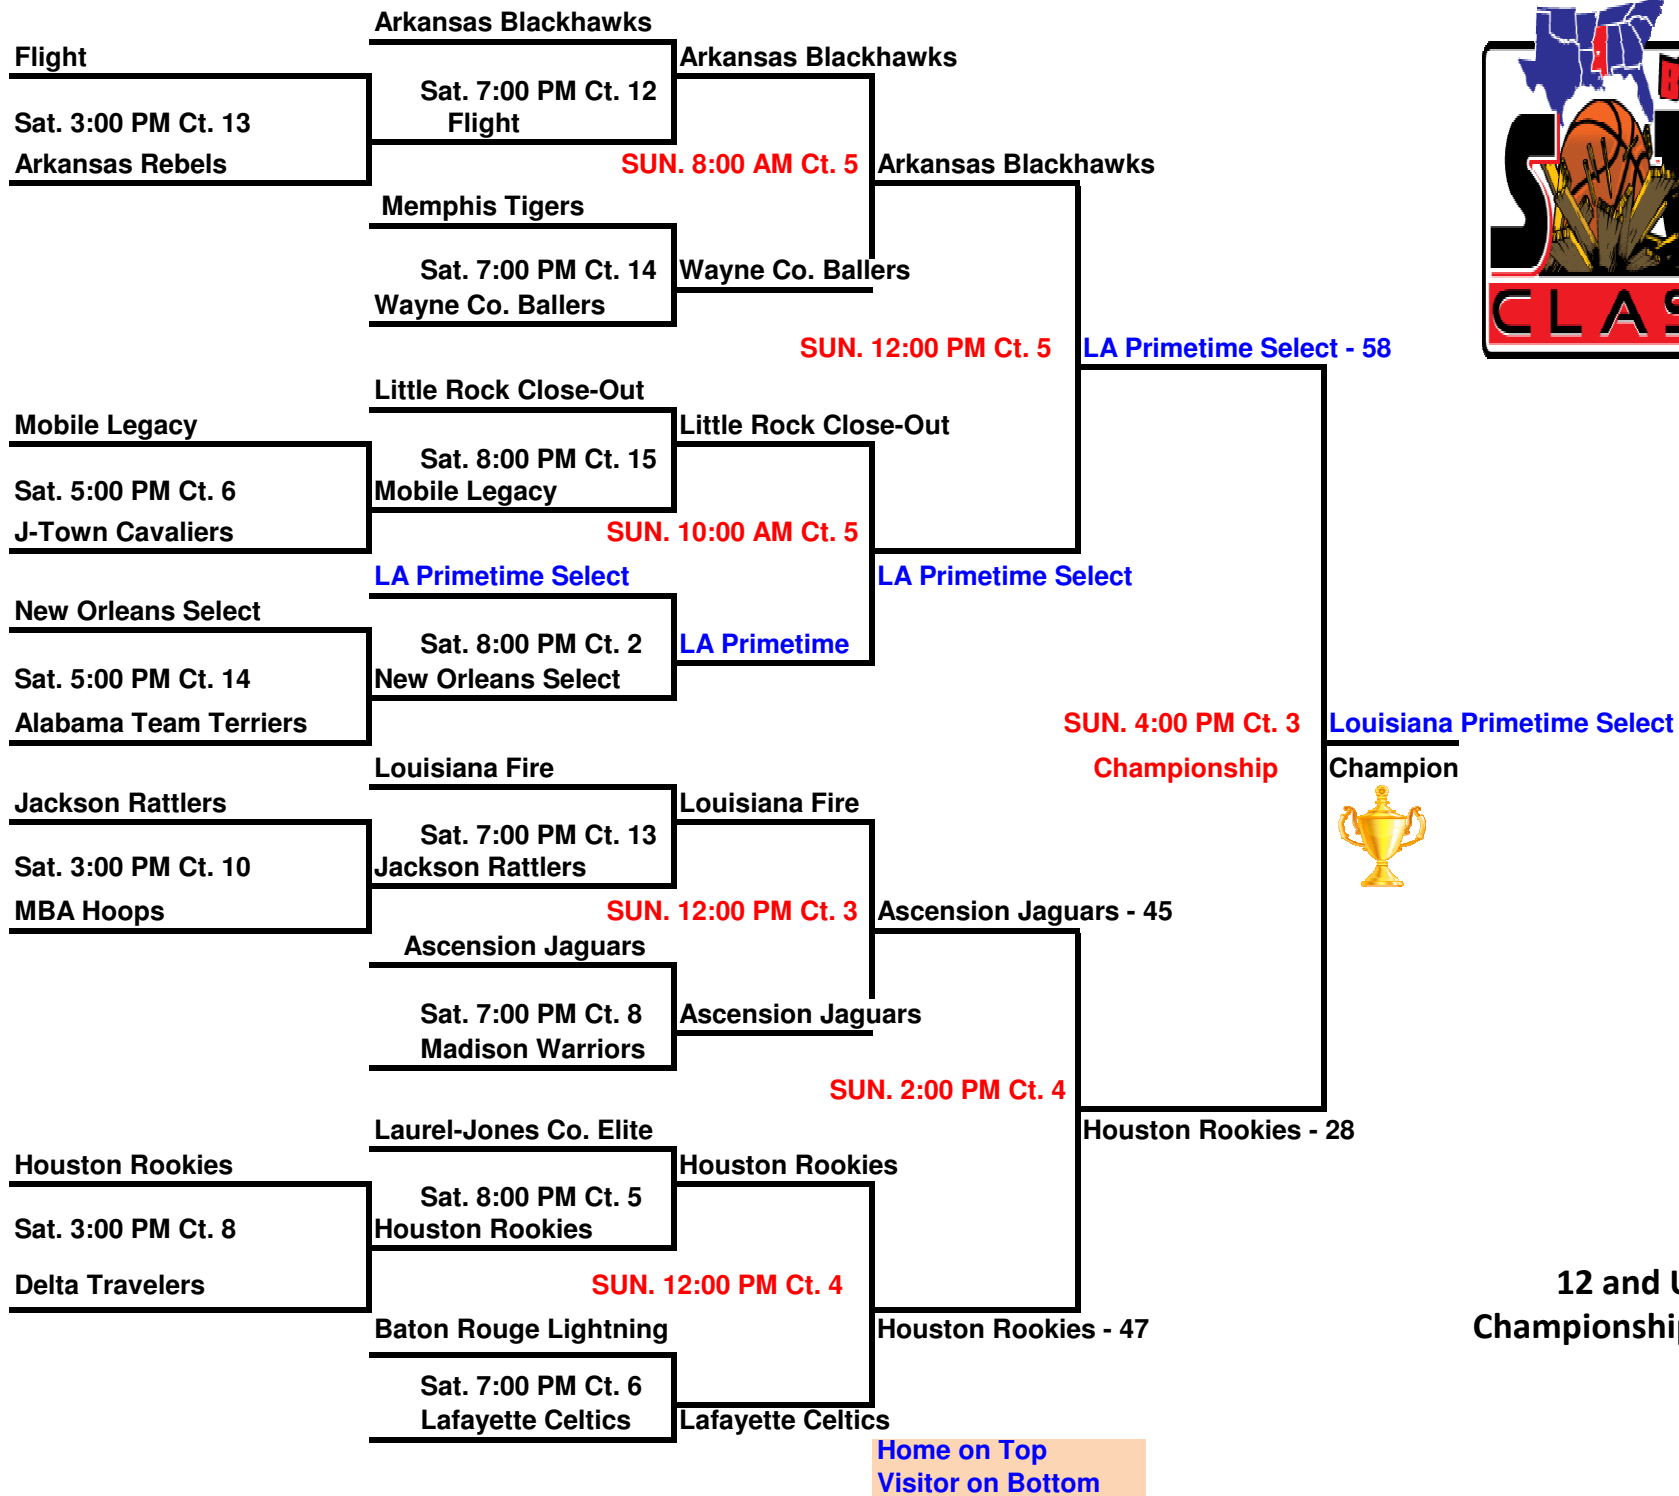

Champion

**12 and Under
Championship Bracket**