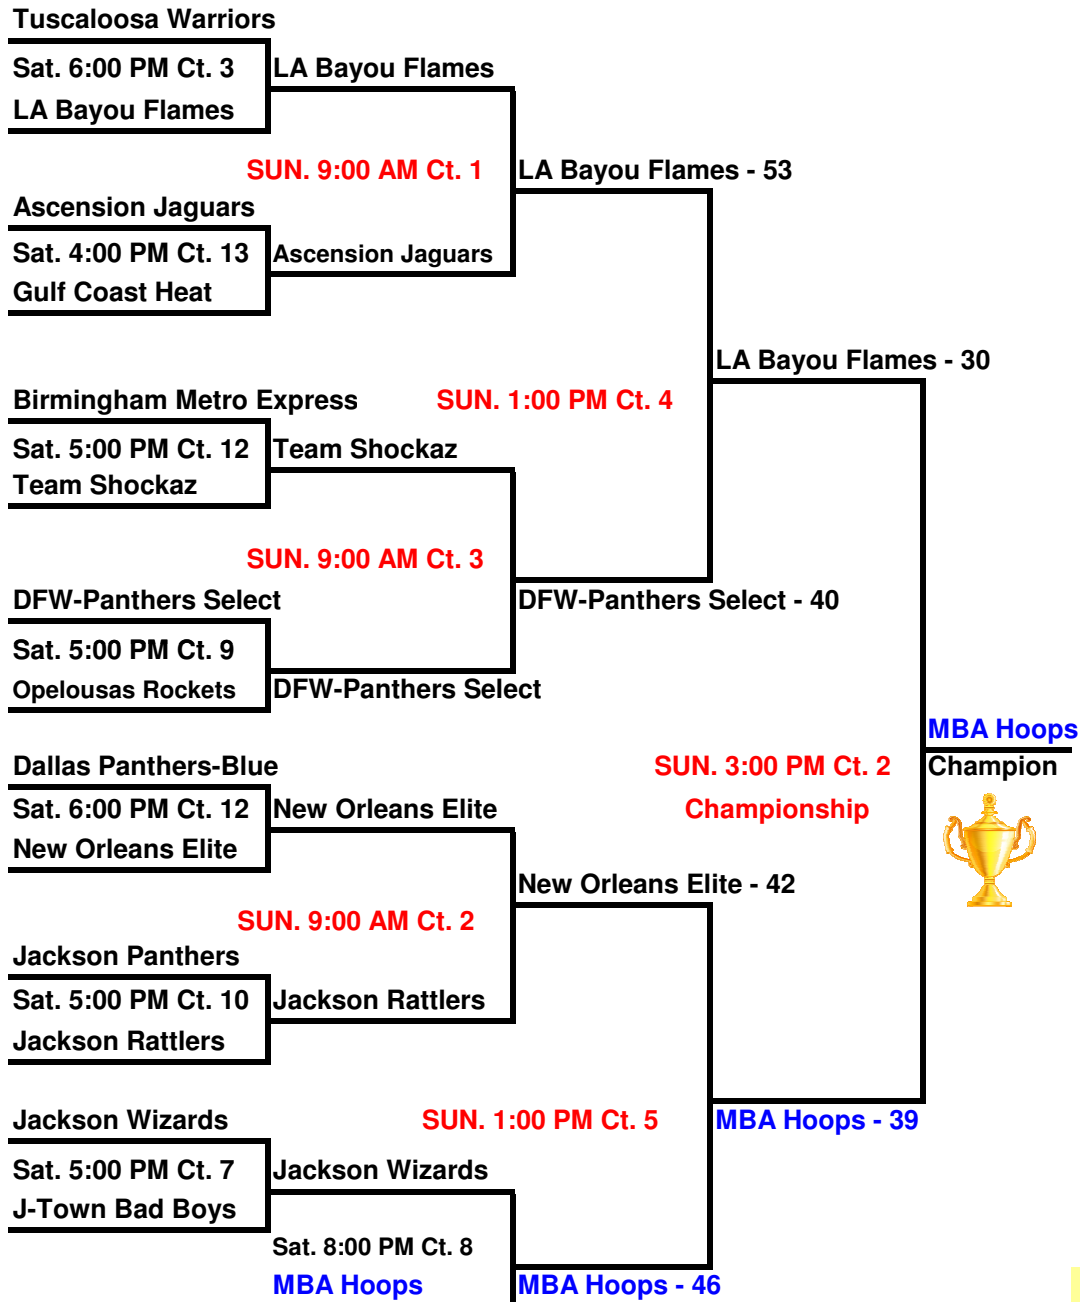

2010 BATTLE OF THE SOUTH CLASSIC BRACKET - 14U

home on top
visitor on bottom