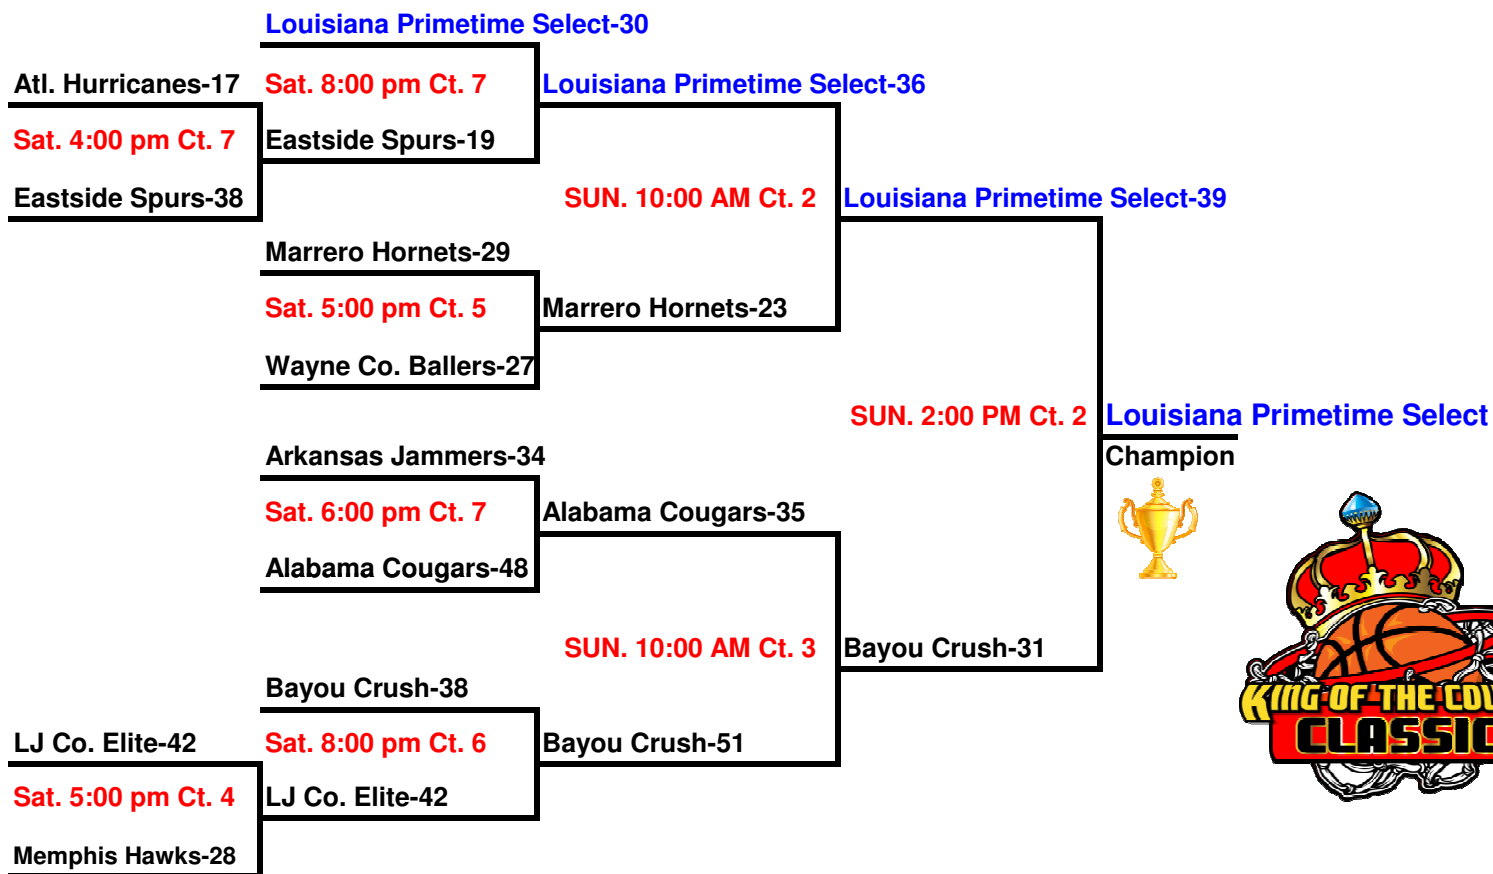

2010 KING OF THE COURT CLASSIC - BRACKET (11U)

Home on Top
Visitor on Bottom