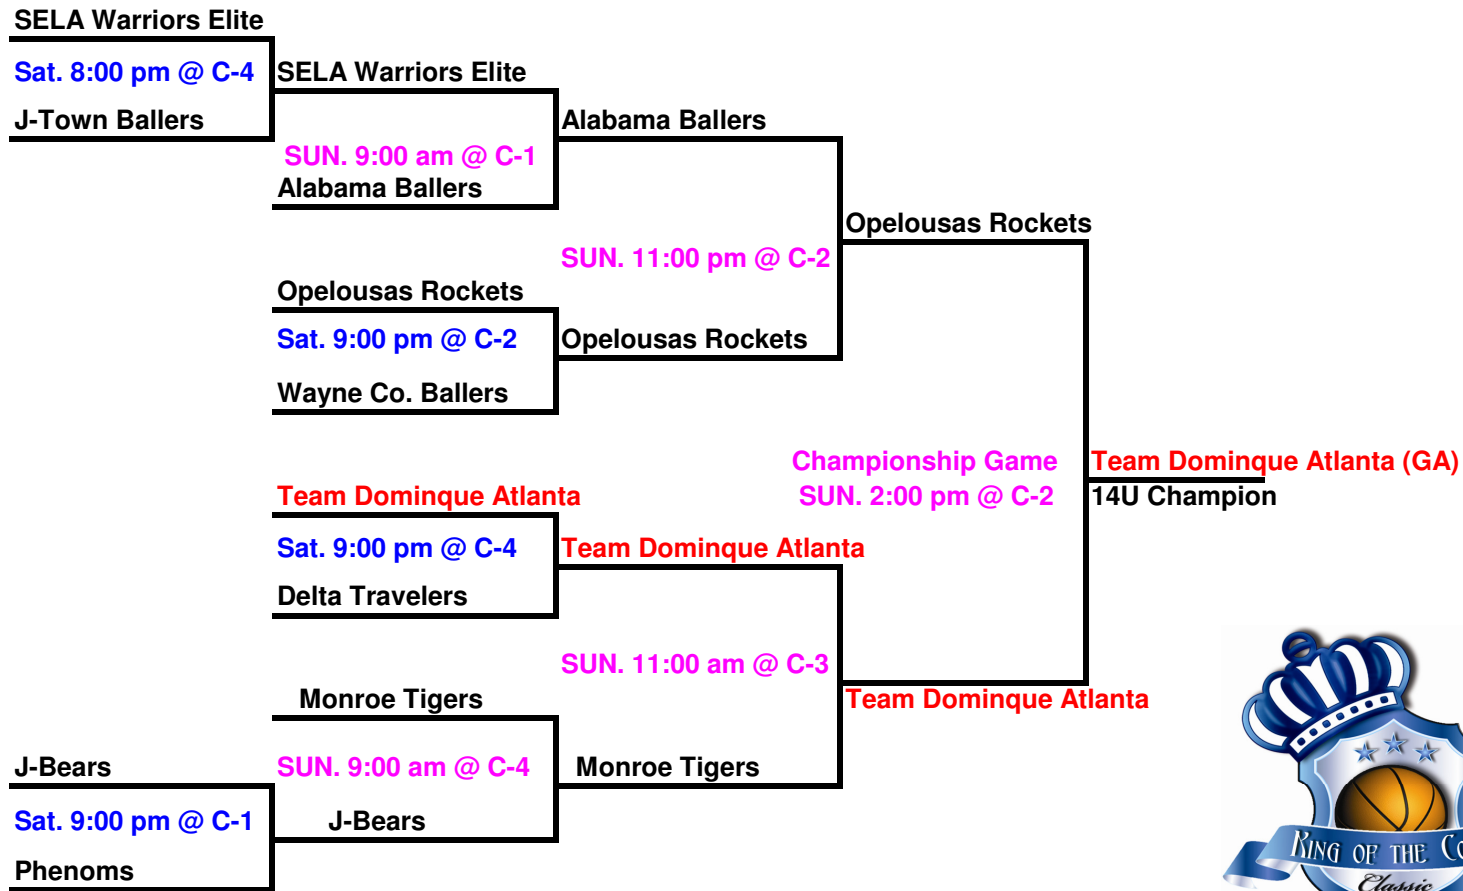

# 2009 KING OF THE COURT CLASSIC - (14U)

## POOL D

W	L
1	1
0	2
2	0

D1	SELA Warriors Elite (LA)
D2	Southern Phenoms (MS)
D3	Team Dominique Atlanta (GA)

Teams	Date	Time	Site	Results
D1 v D3	Fri	9:00 pm	5	D1 43 D3 45
D3 v D2	Sat	1:00 pm	3	D3 78 D2 62
D2 v D1	Sat	3:00 pm	3	D2 39 D1 47

### Sites:

- 1: Site 1 MBA Court #1
- 2: Site 2 MBA Court #2
- 3: Site 3 MBA Court #3
- 4: Site 4 MBA Court #4
- 5: Site 5 MBA Court #5

Home on Left  
Vistor on Right

**ALL Players MUST be in FULL uniform to enter the gym!!**

# 2009 KING OF THE COURT CLASSIC - (14U) BRACKET

Home on Left  
Vistor on Right